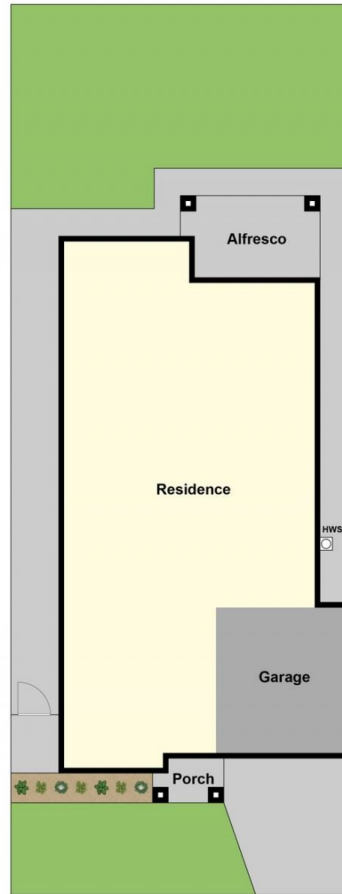

## 1 Tuscan Place Indented Head VIC

4 4 2

The idyllic sea-side hamlet of Indented Head is truly a place for all to enjoy. Best known for its quiet nature, picturesque setting & long stretches of sandy beaches, Indented Head truly is one of the Bellarine Peninsula's best kept secrets. Your opportunity to be a part of this amazing coastal town is now here with 1 Tuscan Place - A home that offers seamless design and modern convenience while catering for even the largest family by boasting 4 bathrooms throughout.

Featuring 4 spacious bedrooms, master with a generous walk in robe and ensuite with double vanity, bedrooms 2 and 3 also boast their own ensuite and BIR while bedroom 4 provides BIR's as well. Central to the home there is a large open plan Kitchen, meals and family area which provides plenty of natural light. The kitchen comes equipped with everything you need and provides a massive

**Land Size** : 504 sqm  
**View** : <https://www.maxwellcollins.com.au/sale/vic/geelong-district/indented-head/residential/house/7531809>

**Simon Braybrook**  
03 5222 4711

**Lois Wilson**  
03 5222 4711

Ground Floor

Site Plan