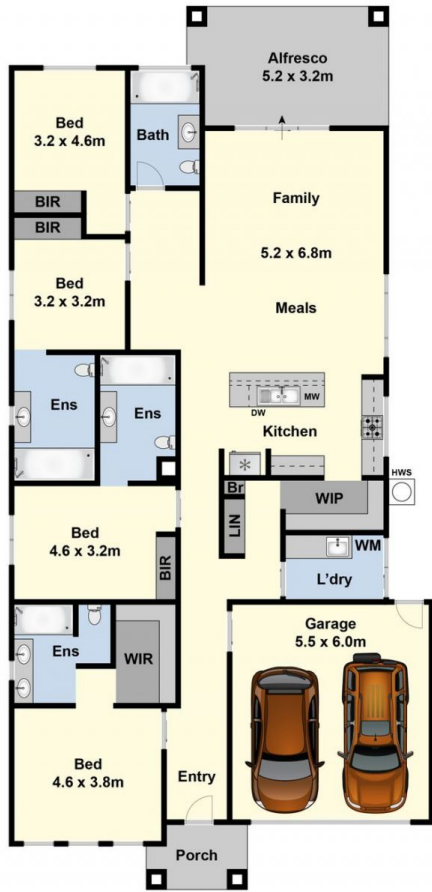

## 1 Tuscan Place Indented Head VIC

4 4 2

The idyllic sea-side hamlet of Indented Head is truly a place for all to enjoy. Best known for its quiet nature, picturesque setting & long stretches of sandy beaches, Indented Head truly is one of the Bellarine Peninsula's best kept secrets. Your opportunity to be a part of this amazing coastal town is now here with 1 Tuscan Place - A home that offers seamless design and modern convenience while catering for even the largest family by boasting 4 bathrooms throughout.

Featuring 4 spacious bedrooms, master with a generous walk in robe and ensuite with double vanity, bedrooms 2 and 3 also boast their own ensuite and BIR while bedroom 4 provides BIR's as well. Central to the home there is a large open plan Kitchen, meals and family area which provides plenty of natural light. The kitchen comes equipped with everything you need and provides a massive

**Land Size** : 504 sqm  
**View** : <https://www.maxwellcollins.com.au/sale/vic/geelong-district/indented-head/residential/house/7531809>

**Simon Braybrook**  
03 5222 4711

**Lois Wilson**  
03 5222 4711

Ground Floor

Site Plan